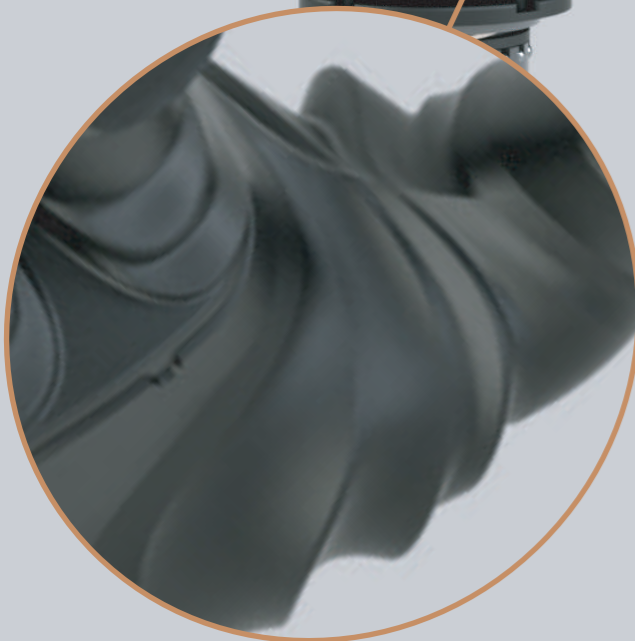

Finger-tip texturing across all digits for improved grip functionality

Silicone digit covers in 4 colours

Detailed bellow design to minimise parasitic forces towards motor drive

Rear screen tactile Button

Ease of maintenance wrist retention & detachment of glove

Robust Palmar body for user confidence